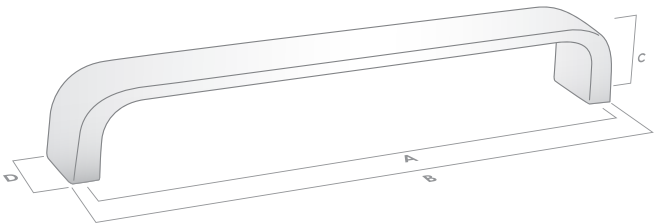

# STAPLE

The Statement Collection

Knob

Code	CTC (A)	Length (B)	Width (D)	Projection (C)	Finish
724.160.06	160mm	168mm	20mm	26mm	Polished Chrome
724.160.10	160mm	168mm	20mm	26mm	Dull Brushed Nickel
724.192.06	192mm	200mm	20mm	26mm	Polished Chrome
724.192.10	192mm	200mm	20mm	26mm	Dull Brushed Nickel